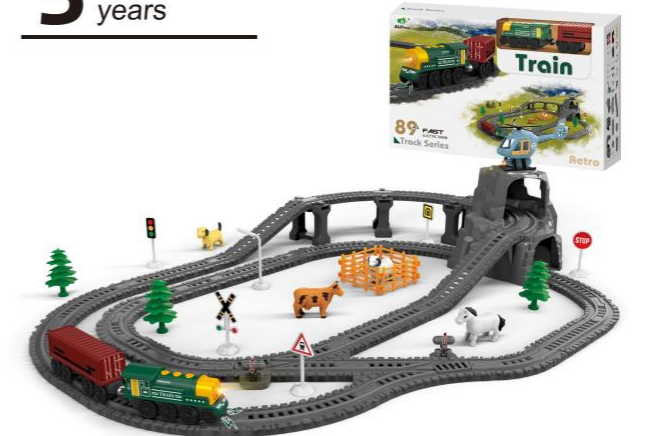

CLASSIC RAIL TRAIN (VARIABLE CHANNEL)

NO.AU5889

ITEM NO:AU5889
Quality:89pcs
QTY/CTN: 18pcs
G.W/N.W(KG): 30/28
Product size: 81*61*15cm
Color box: 52.3*10*35cm
Carton size: 93.5*54*72.5cm

89 PCS
3+
years