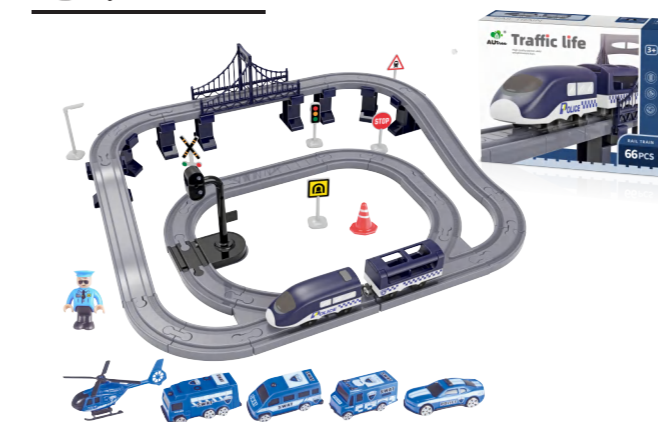

POLICE SERIES RAIL TRAINS

NO.AU3662

66 PCS

3+
years

ITEM NO:AU3662
Quality:66pcs
QTY/CTN: 96pcs
G.W/N.W(KG): 35.5/33.5
Product size: 52.5*46*15cm
Color box: 30*8*23cm
Carton size: 80*60*115cm