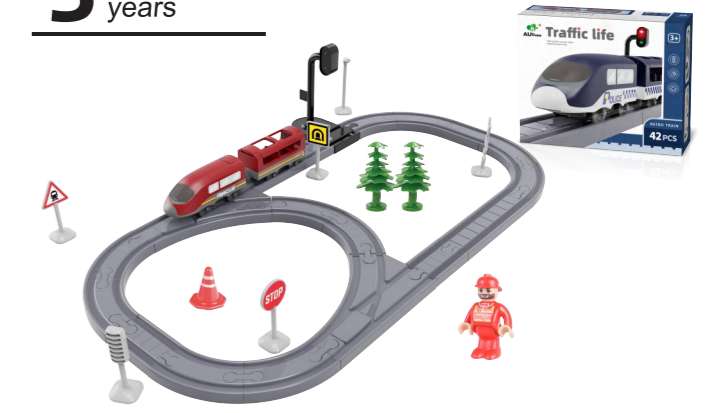

FIREFIGHTING SERIES RAIL TRAINS

NO.AU3661

42 PCS

3+
years

ITEM NO:AU3661
Quality:42pcs
QTY/CTN: 96pcs
G.W/N.W(KG): 31.5/29.5
Product size: 56*38.5*14cm
Color box: 35*10*27cm
Carton size: 80*46*108cm