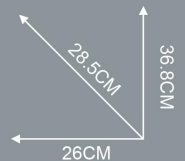

interstellar
EXPAND

36PCS

NO.80138

QTY/CTN:18

G.W./N.W.(kg):14/16

Box size(cm):25.7*13.1*25.7

Ctn size(cm):79*27.5*80

BABY!
Cartoon Kitchen

Tactile development

Visual development

Imagination

Tactile development
Visual development
Auditory development

3in1
kitchen

Coffee maker

Cooking

Wash vegetables