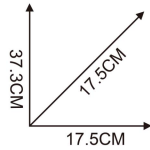

interstellar
EXPAND

COCKPIT
OPENS

37.3CM
17.5CM
17.5CM

NO.80166

R ROVER

MATERIAL	QTY/CTN:	6PCS/0
ABS	G.W./N.W.(kg):	3.1/4.5KG
CERTIFICATE	Box size (cm):	24*18*41.2CM
	Ctn size (cm):	55.5*43*49.5CM

interstellar
EXPAND