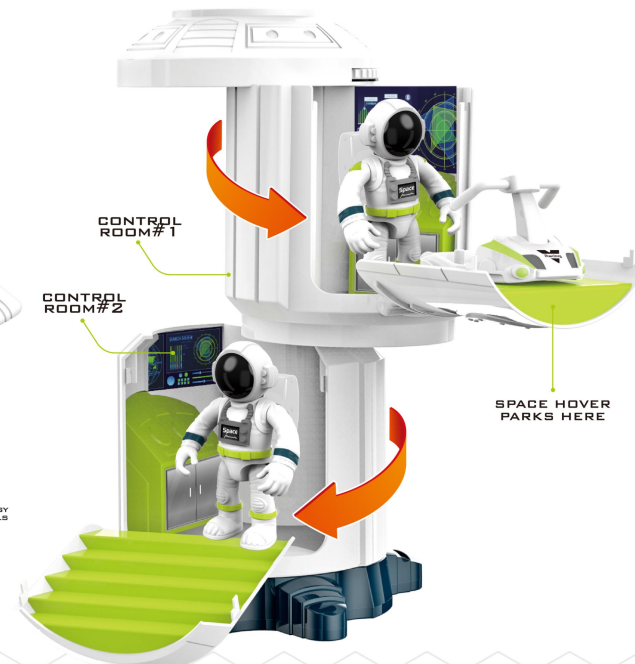

54*37*48CM

NO.80147

interstellar
EXPAND

SPACE SET

Space Shuttle And Rover Set

NO.80148

MATERIAL	QTY/CTN:	12PCS
ABS	G.W./N.W.(kg):	13.4/14.5KG
CERTIFICATE	Box size (cm):	27*12.5*25.5CM
	Ctn size (cm):	55.5*39*52.5CM