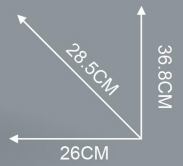

interstellar
EXPAND

NO.80139

QTY/CTN:18
G.W./N.W.(kg):14/16
Box size(cm):25.7*13.1*25.7
Ctn size(cm):79*27.5*80

Cute DiNO KITCHEN

Tactile development

Visual development

Imagination

Tactile development
Visual development
Auditory development

Coffee maker

Cooking

Wash vegetables

**3in1
kitchen**