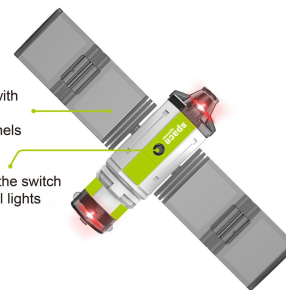

FIGURE FITS ON
TOP AND TURNS

Equipped with
foldable
of solar panels

Just press the switch
Trigger cool lights

CANOPY
OPENS

PRESS
BUTTON
FOR LIGHTS
&
TAKE-OFF
SOUND

PAYLOAD BAY
DOORS OPEN

WORK ABLE MECHANICAL
ARMS INSIDE
THE SHUTTLE BODY