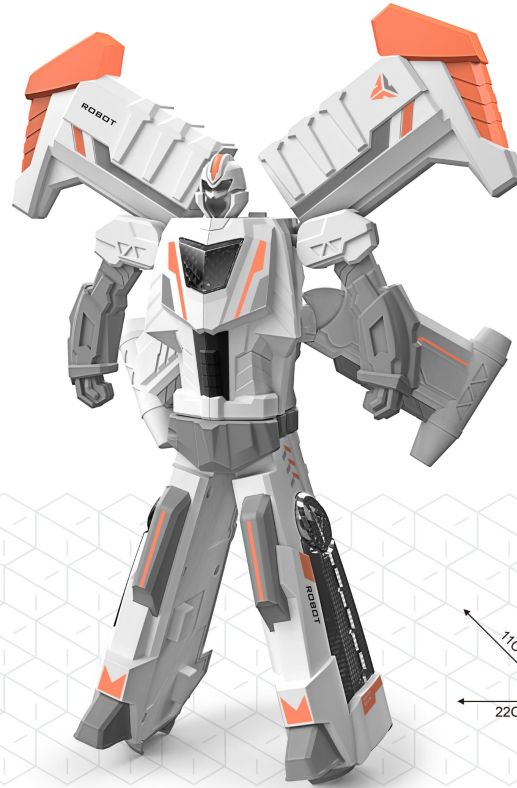

ROBOT FORM

GUN FORM