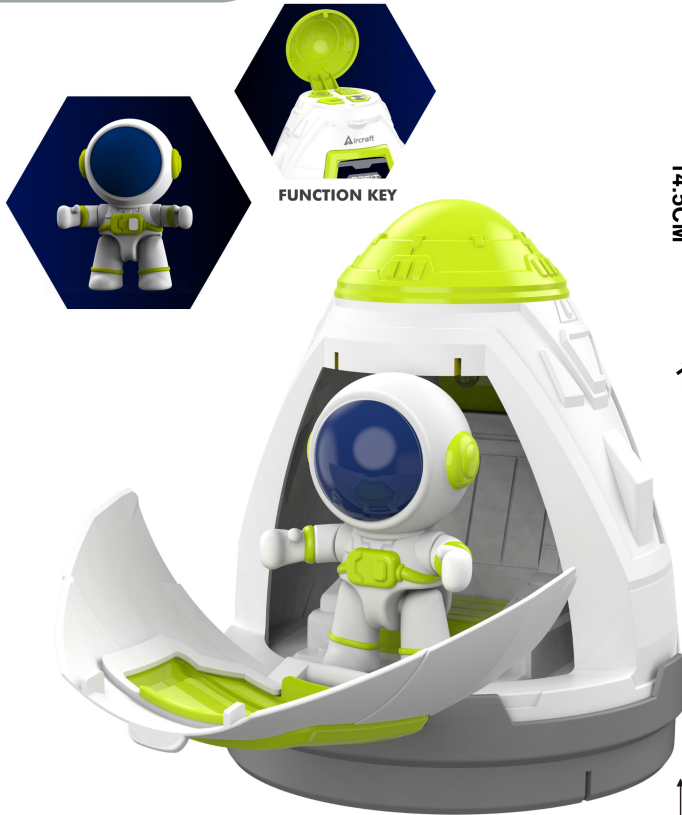

Box size(cm):12*7.5*21.5
Ctn size(cm):78*33*68

interstellar
EXPAND

SPACE

Smoke Effects

Add water

Add the picture in the
base of the rocket.
Get some water and
press the rocket
Switch to trigger the
spray effect

Smoke Effects

**Smoke
Effects**

49cm

11cm

68cm

71CM
32.5CM
21.5CM

NO.80120

QTY/CTN:6
G.W./N.W.(kg):1.3/15.3

Box size(cm):68*11*48
Ctn size(cm):68*49*70

interstellar
EXPAND

FUNCTION KEY

15.2CM

NO.80121

R ROVER

MATERIAL	QTY/CTN:	48PCS/2
ABS	G.W./N.W.(kg):	9.6/12.6KG
CERTIFICATE	Box size (cm):	15.2*10*14.5CM
	Ctn size (cm):	64*33*64CM

interstellar
EXPAND

 **SPACE SET**
Space Shuttle And Rover Set

NO.80122

 **ROVER**

MATERIAL	QTY/CTN:	96PCS/2
ABS	G.W./N.W.(kg):	16/19KG
CERTIFICATE	Box size (cm):	16.2*9.5*11.5CM
	Ctn size (cm):	68*41*75CM