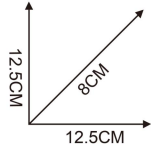

interstellar
EXPAND

SPACE SET
Space Shuttle And Rover Set

NO.80122

ROVER

MATERIAL	QTY/CTN:	96PCS/2
ABS	G.W./N.W.(kg):	16/19KG
CERTIFICATE	Box size (cm):	16.2*9.5*11.5CM
	Ctn size (cm):	68*41*75CM