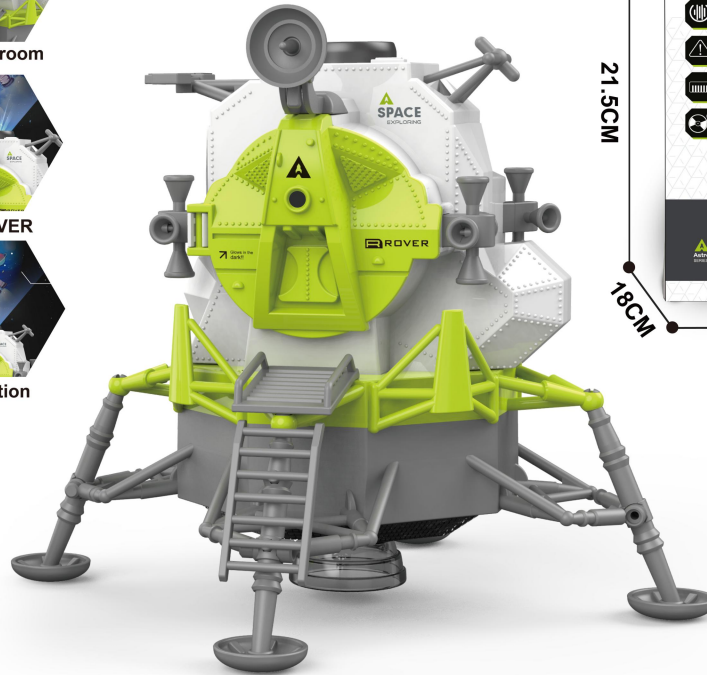

interstellar
EXPAND

NO.80168

R ROVER

MATERIAL	QTY/CTN:	18PCS/2
ABS	G.W./N.W.(kg):	12/10KG
CERTIFICATE	Box size (cm):	22*18*21.5CM
	Ctn size (cm):	69*41*68CM