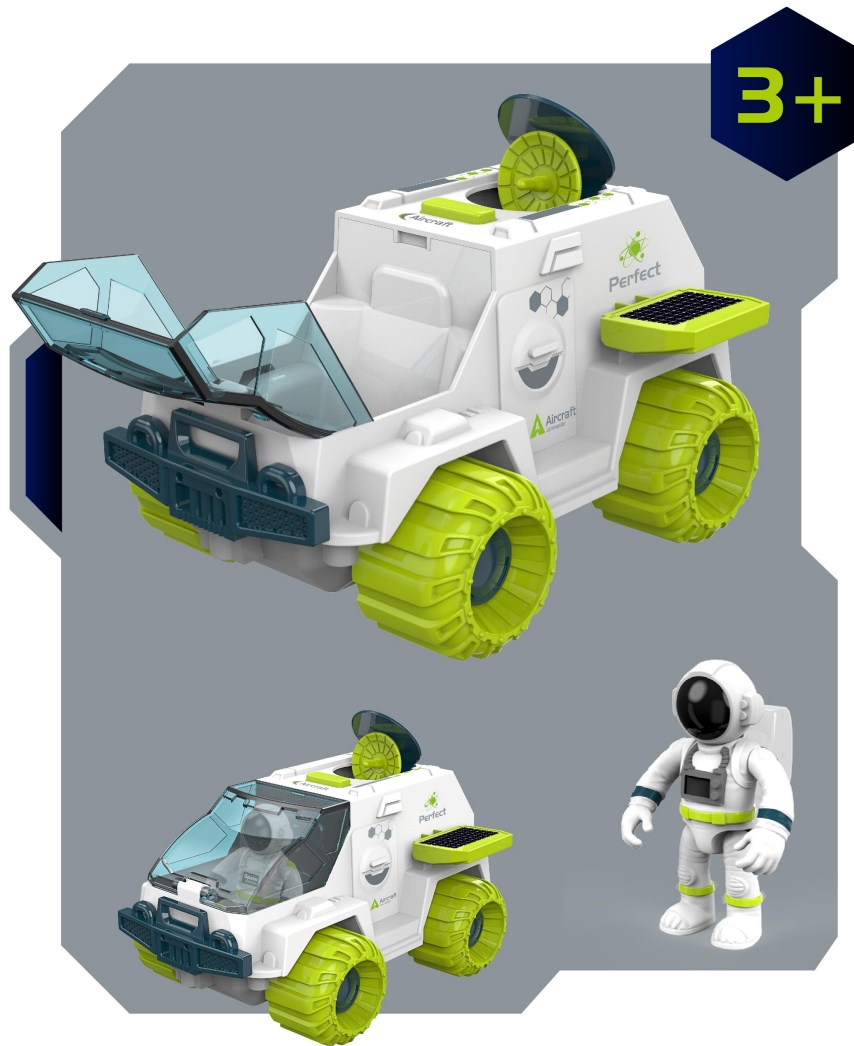

interstellar
EXPAND

NO.80100

QTY/CTN:24PCS
G.W./N.W.(kg):5.4/7.5
Box size(cm):20.5*13*18
Ctn size(cm):53.5*37*63.5

interstellar
EXPAND

NO.80101

QTY/CTN:24PCS
G.W./N.W.(kg):7.2/9.3
Box size(cm):20.5*13*18
Ctn size(cm):53.5*37*63.5