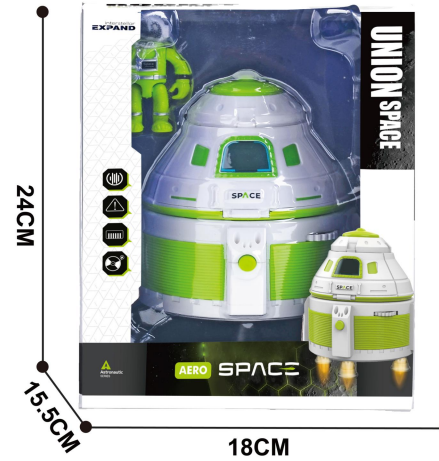

CERTIFICATE

Box size (cm):

12.3*12*25.5CM

Ctn size (cm):

54*39*53CM

interstellar
EXPAND

NO.80164

R ROVER