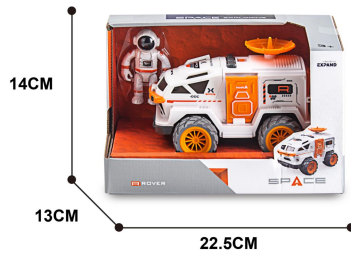

NO.80125

R ROVER

MATERIAL	QTY/CTN:	36PCS
ABS	G.W./N.W.(kg):	16/13KG
CERTIFICATE	Box size (cm):	19.2*18.6*16CM
	Ctn size (cm):	70*59*60.5CM

interstellar
EXPAND

R ROVER

SPACE

interstellar
EXPAND

SPACE
EXPLORING