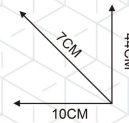

NO.80116

QTY/CTN:30
G.W./N.W.(kg):14/16

Box size(cm):14*11*28.5
Ctn size(cm):72*34.5*58.5