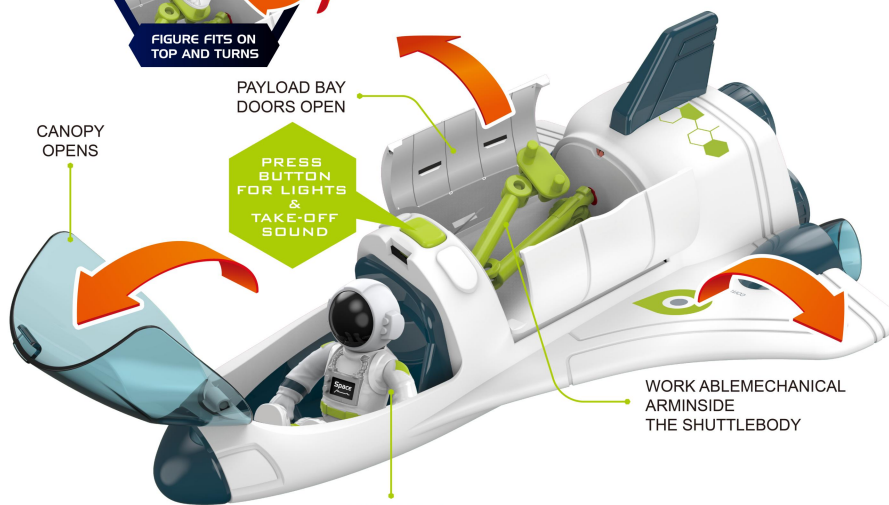

FIGURE FITS ON
TOP AND TURNS

Equipped with
foldable
of solar panels

Just press the switch
Trigger cool lights

CANOPY
OPENS

PRESS
BUTTON
FOR LIGHTS
&
TAKE-OFF
SOUND

PAYLOAD BAY
DOORS OPEN

WORK ABLE MECHANICAL
ARMS INSIDE
THE SHUTTLE BODY