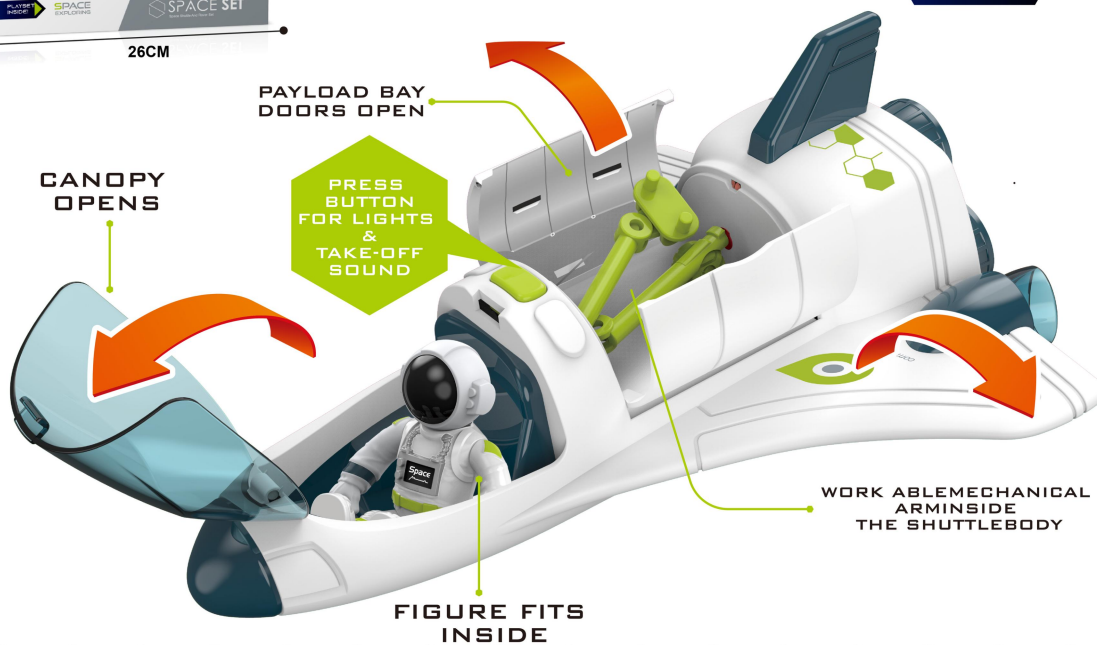

interstellar
EXPAND

SPACE SET

Space Shuttle And Rover Set

NO.80145

MATERIAL

ABS

CERTIFICATE

QTY/CTN:

G.W./N.W.(kg):

Box size (cm):

Ctn size (cm):

20PCS/2

7.4/9.9KG

26*10*20.5CM

53*46*55.5CM