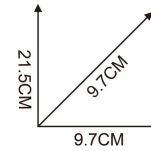

NO.80130

R ROVER

MATERIAL	QTY/CTN:	30PCS/2
ABS	G.W./N.W.(kg):	10.8/14KG
CERTIFICATE	Box size (cm):	15.2*10*24.7CM
	Ctn size (cm):	55*48.5*53.5CM