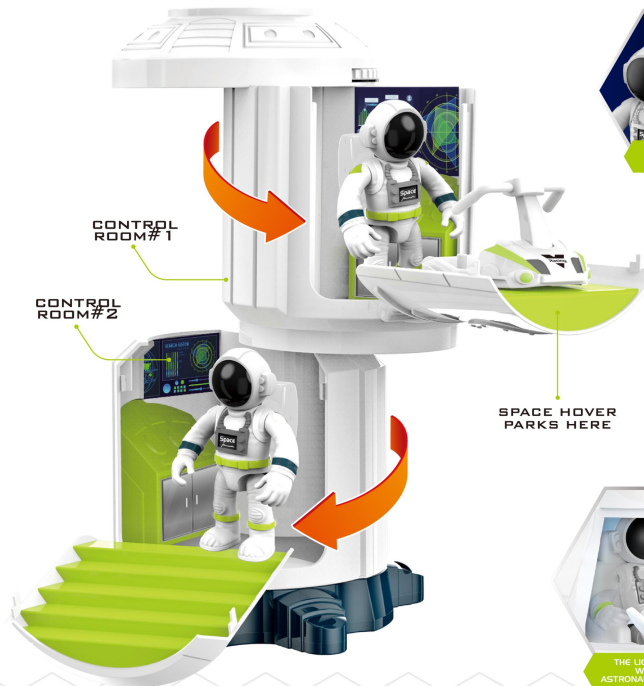

SPACE SET

Space Shuttle And Rover Set

THE LIGHT GOES ON WHEN THE ASTRONAUT SITS INSIDE!

MATERIAL	QTY/CTN:	16PCS/2
ABS	G.W./N.W.(kg):	10/13KG
CERTIFICATE	Box size (cm):	12.8*12.6*34.7CM
	Ctn size (cm):	54.5*37.5*56CM