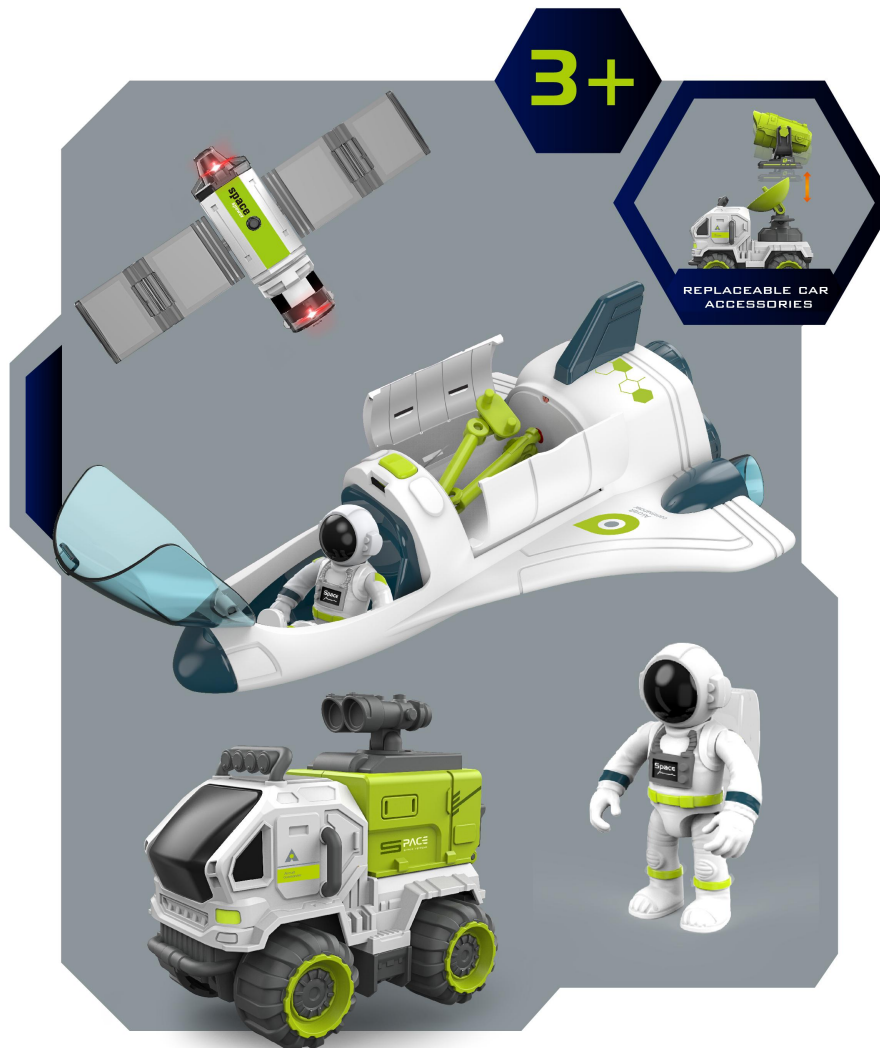

interstellar
EXPAND

NO.80134

QTY/CTN:12/2PCS
G.W./N.W.(kg):8.5/11.5
Box size(cm):31.8*10.3*31
Ctn size(cm):66.5*34*68

SPACE
EXPLORING