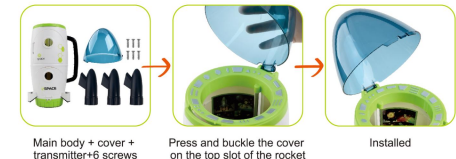

Big Rocket Installation Guide