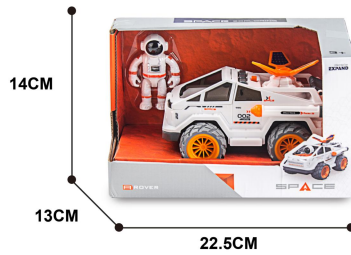

COOL LIGHTING

NO.80127

R ROVER

MATERIAL	QTY/CTN:	48PCS/2
ABS	G.W./N.W.(kg):	14.4/17.4KG
CERTIFICATE	Box size (cm):	23*13.1*14.2CM
	Ctn size (cm):	72*55.5*63CM

interstellar
EXPAND

SPACE
EXPLORING

COOL LIGHTING