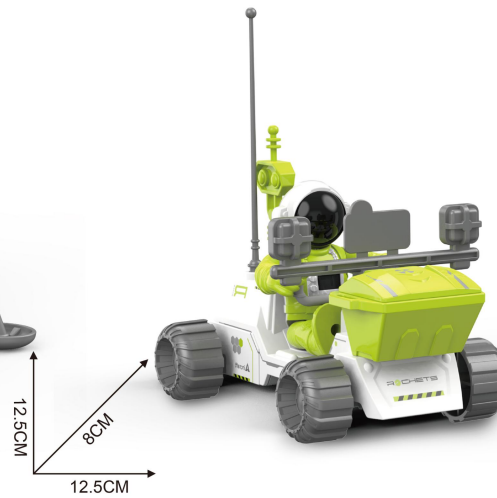

interstellar
EXPAND

Control room

NO.80165

R ROVER

MATERIAL	QTY/CTN:	12PCS/2
ABS	G.W./N.W.(kg):	11.3/8.3KG
CERTIFICATE	Box size (cm):	30*18*21.5CM
	Ctn size (cm):	67*39.5*67.5CM