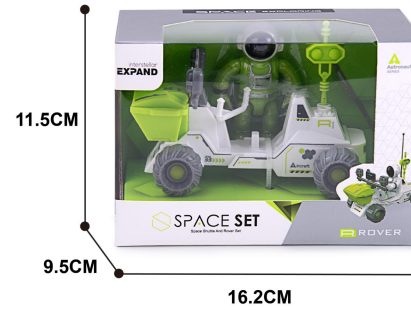

Box size(cm):68*11*48
Ctn size(cm):68*49*70

interstellar
EXPAND

FUNCTION KEY

15.2CM

NO.80121

R ROVER

MATERIAL	QTY/CTN:	48PCS/2
ABS	G.W./N.W.(kg):	9.6/12.6KG
CERTIFICATE	Box size (cm):	15.2*10*14.5CM
	Ctn size (cm):	64*33*64CM

interstellar
EXPAND

 **SPACE SET**
Space Shuttle And Rover Set

NO.80122

 **ROVER**

MATERIAL	QTY/CTN:	96PCS/2
ABS	G.W./N.W.(kg):	16/19KG
CERTIFICATE	Box size (cm):	16.2*9.5*11.5CM
	Ctn size (cm):	68*41*75CM