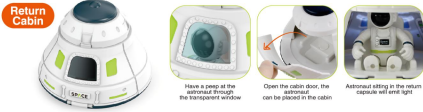

Space Exploration Series-Function Introduction