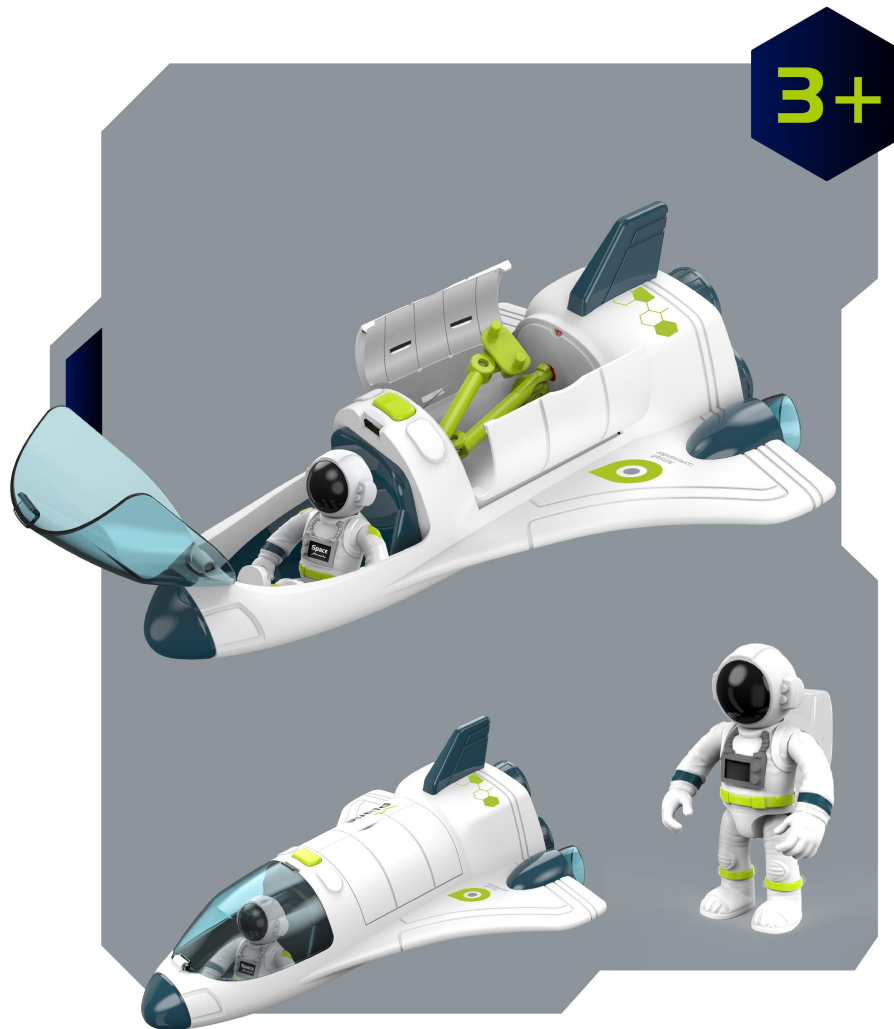

interstellar
EXPAND