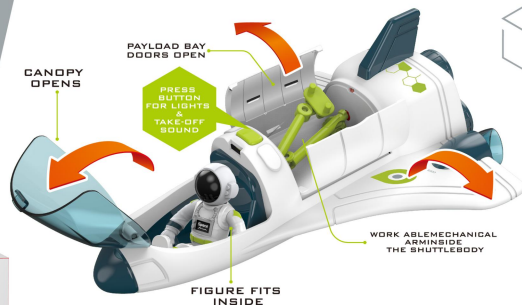

FIGURE FITS ON THE CHAIR

CHAIR TURNS 360

A JUNIOR ROVER FITS INSIDE

MATERIAL

QTY/CTN:

4PCS

ABS

G.W./N.W.(kg):