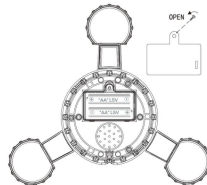

Battery Instructions