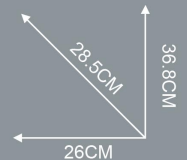

interstellar
EXPAND

36PCS

NO.80137

QTY/CTN:18

G.W./N.W.(kg):14/16

Box size(cm):25.7*13.1*25.7

Ctn size(cm):79*27.5*80

space
kitchen

Realistic smoke and realistic sound

Tactile development

Visual development

Imagination

Tactile development
Visual development
Auditory development

Have FUN
Coffee maker

Cooking

Wash vegetables

3in1
kitchen