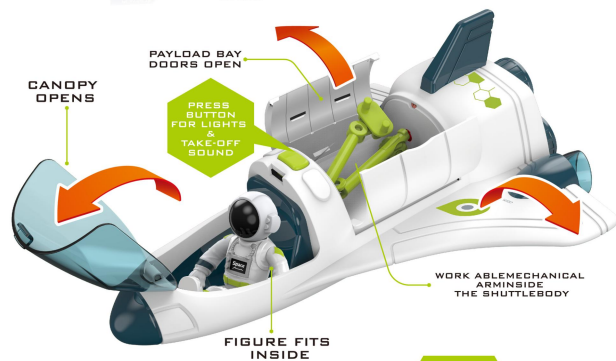

54*37*48CM

NO.80147

interstellar
EXPAND

SPACE SET

Space Shuttle And Rover Set

NO.80148

MATERIAL	QTY/CTN:	12PCS
ABS	G.W./N.W.(kg):	13.4/14.5KG
CERTIFICATE	Box size (cm):	27*12.5*25.5CM
	Ctn size (cm):	55.5*39*52.5CM