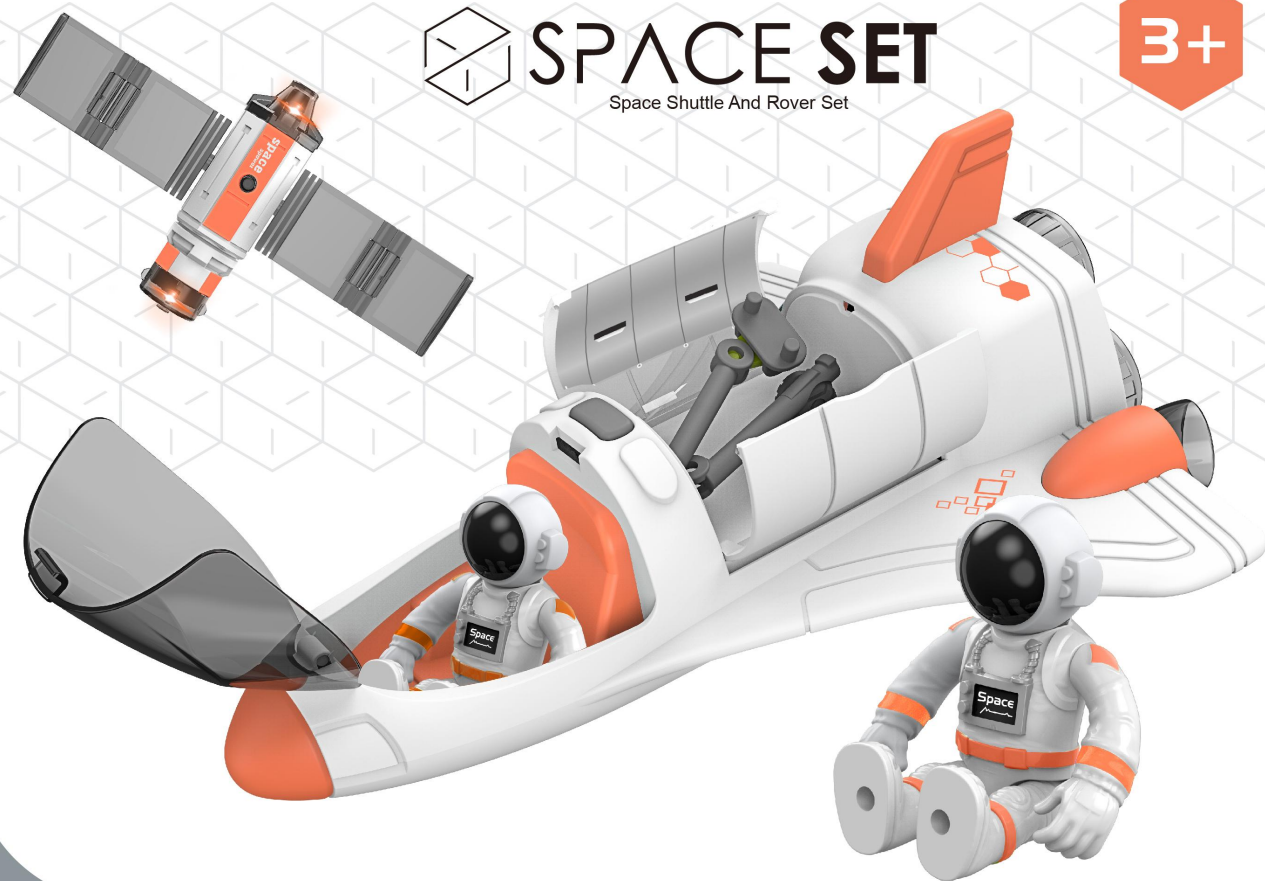

NO.80110

QTY/CTN:18/2

G.W./N.W.(kg):11.3/13.5

Box size(cm):32*10.5*26.5

Ctn size(cm):83*34.5*70.5

SPACE SET

Space Shuttle And Rover Set

3+