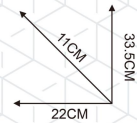

NO.80158

QTY/CTN:24
G.W./N.W.(kg):13.5/15.5

Box size(cm):22.5*11.5*34.5
Ctn size(cm):69*47.5*70.5