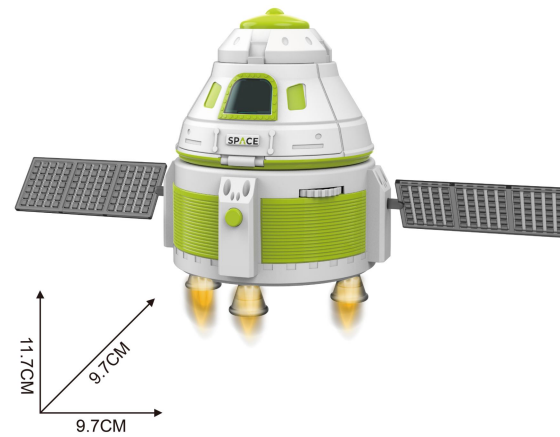

CERTIFICATE

Box size (cm):

12.3*12*25.5CM

Ctn size (cm):

54*39*53CM

interstellar
EXPAND

NO.80164

R ROVER