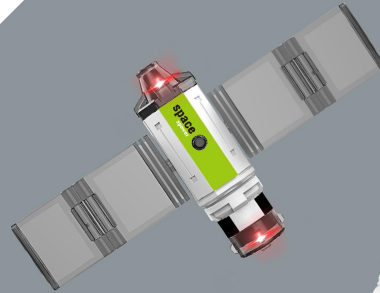

SPACE
EXPLORING

interstellar
EXPAND

3+

REPLACEABLE CAR
ACCESSORIES

ASTRONAUT
FITS IN THE
SPACE HOVER

NO.80133

QTY/CTN:48/2

G.W./N.W.(kg):15.6/18.8