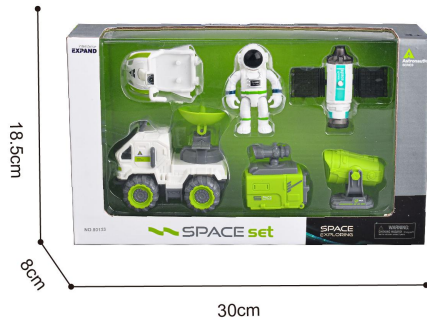

interstellar
EXPAND