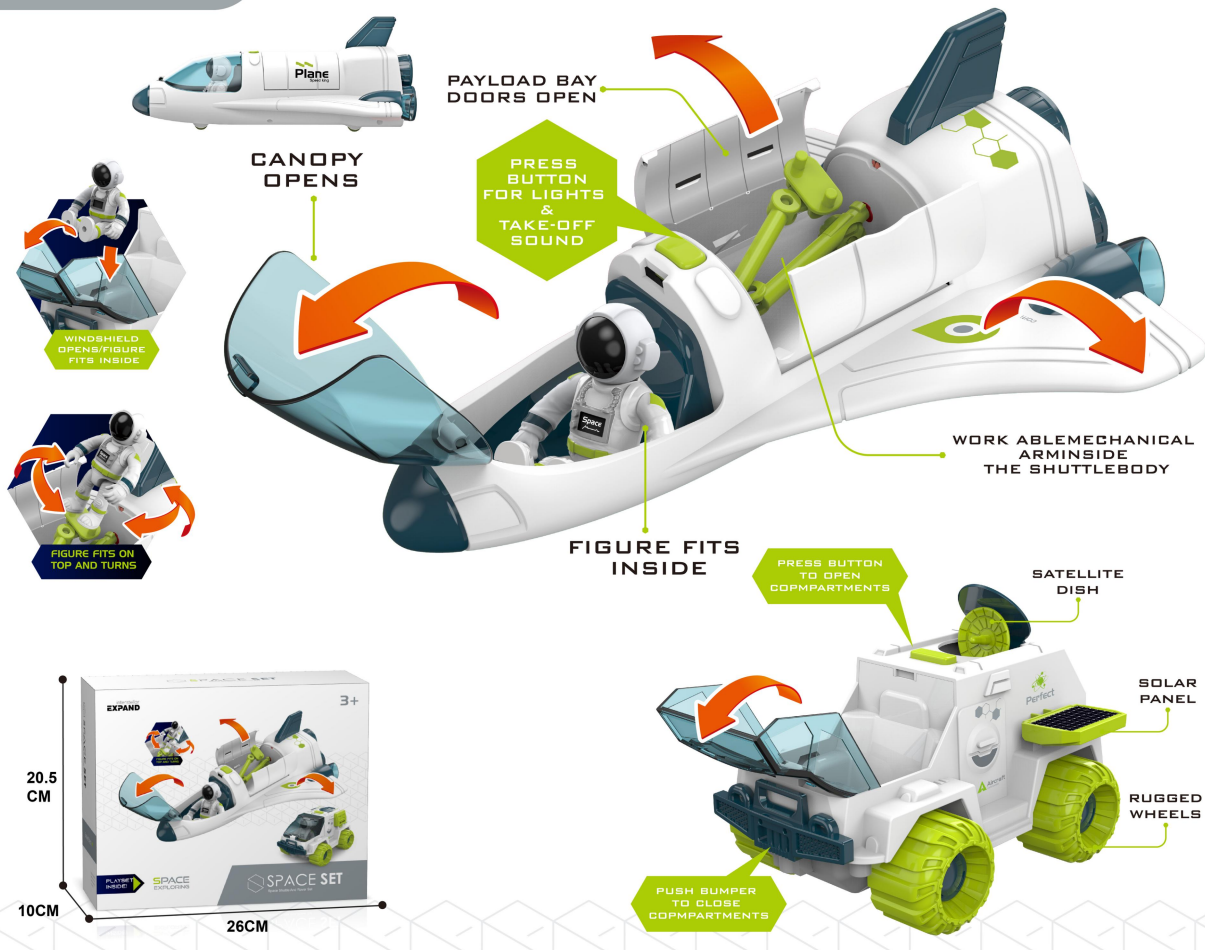

interstellar
EXPAND

SPACE SET

Space Shuttle And Rover Set

NO.80146

MATERIAL	QTY/CTN:	20PCS/2
ABS	G.W./N.W.(kg):	11.8/14.3KG
CERTIFICATE	Box size (cm):	26*10*20.5CM
	Ctn size (cm):	53*46*55.5CM