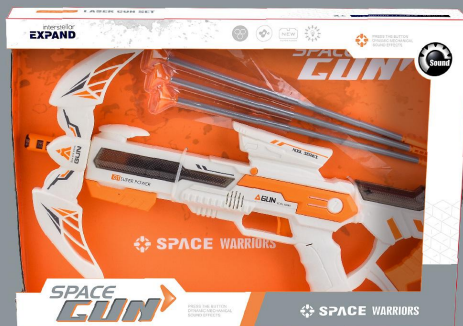

G.W./N.W.(kg):22.9/20.9

Box size(cm):52*4.5*22

Ctn size(cm):67.5*56*53.5

SPACE WARRIORS

interstellar
EXPAND

33.5cm

7cm

47cm