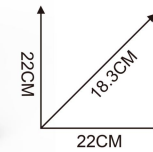

NO.80168

R ROVER

MATERIAL	QTY/CTN:	18PCS/2
ABS	G.W./N.W.(kg):	12/10KG
CERTIFICATE	Box size (cm):	22*18*21.5CM
	Ctn size (cm):	69*41*68CM