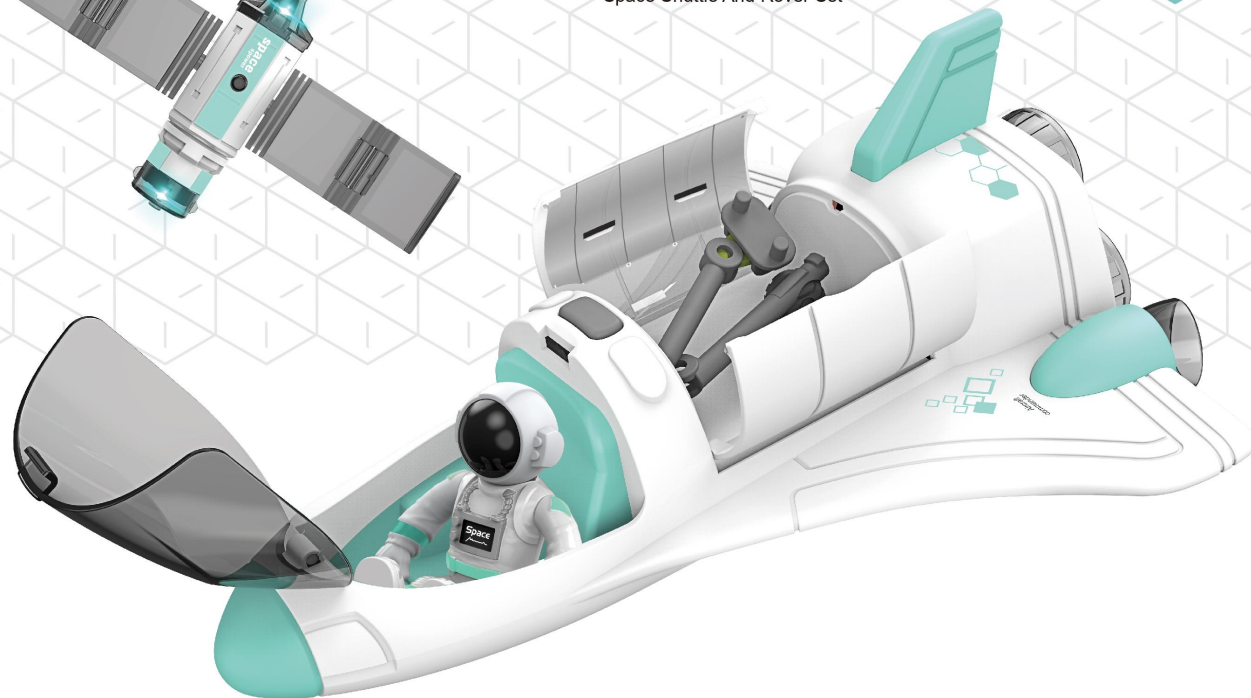

SPACE SET

Space Shuttle And Rover Set

3+

 Space Shuttle

interstellar
EXPAND

NO.80112

QTY/CTN:8/2

G.W./N.W.(kg):12.5/17