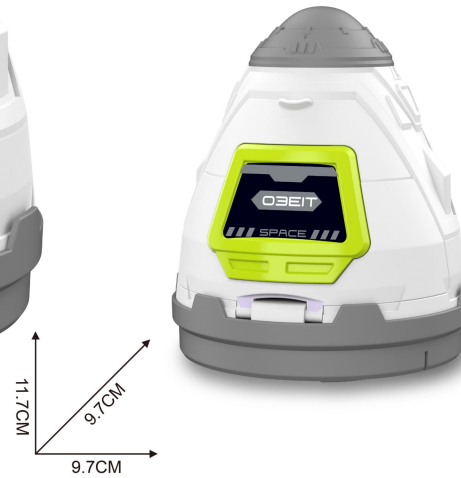

Box size(cm):68*11*48
Ctn size(cm):68*49*70

interstellar
EXPAND

FUNCTION KEY

15.2CM

NO.80121

R ROVER

MATERIAL	QTY/CTN:	48PCS/2
ABS	G.W./N.W.(kg):	9.6/12.6KG
CERTIFICATE	Box size (cm):	15.2*10*14.5CM
	Ctn size (cm):	64*33*64CM