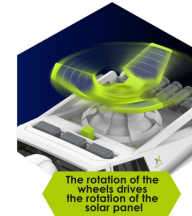

interstellar
EXPAND

SPACE
EXPLORING

COOL LIGHTING