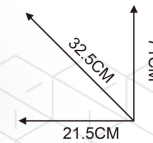

interstellar
EXPAND

SPACE
EXPLORING

NO.80125

R ROVER

MATERIAL	QTY/CTN:	36PCS
ABS	G.W./N.W.(kg):	16/13KG
CERTIFICATE	Box size (cm):	19.2*18.6*16CM
	Ctn size (cm):	70*59*60.5CM