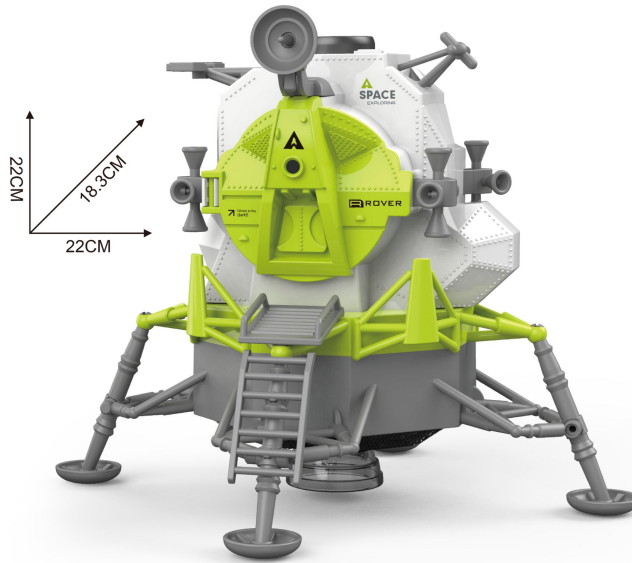

Control room