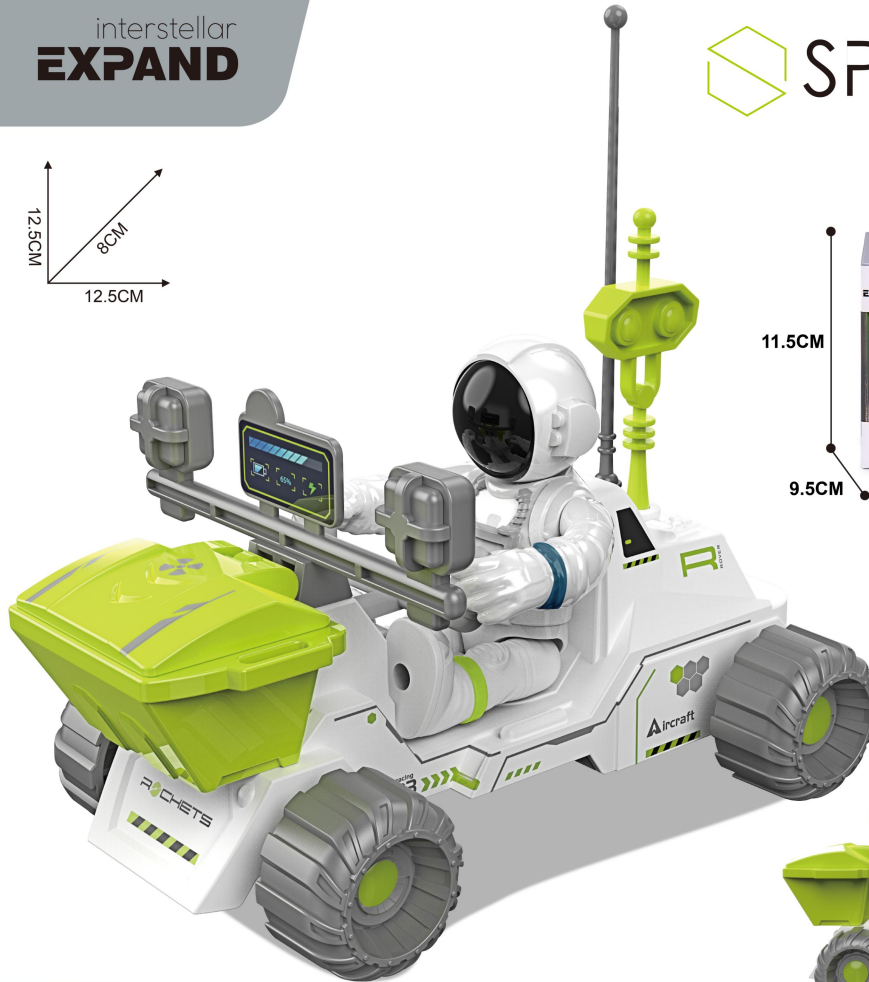

Box size(cm):68*11*48
Ctn size(cm):68*49*70

interstellar
EXPAND

FUNCTION KEY

15.2CM

NO.80121

R ROVER

MATERIAL	QTY/CTN:	48PCS/2
ABS	G.W./N.W.(kg):	9.6/12.6KG
CERTIFICATE	Box size (cm):	15.2*10*14.5CM
	Ctn size (cm):	64*33*64CM

interstellar
EXPAND

 **SPACE SET**
Space Shuttle And Rover Set

NO.80122

 **ROVER**

MATERIAL	QTY/CTN:	96PCS/2
ABS	G.W./N.W.(kg):	16/19KG
CERTIFICATE	Box size (cm):	16.2*9.5*11.5CM
	Ctn size (cm):	68*41*75CM