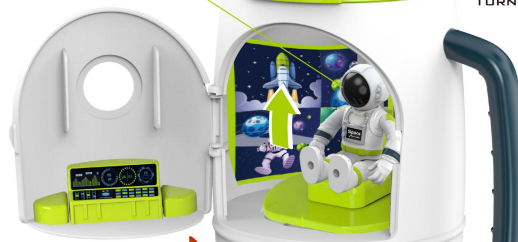

A JUNIOR ROVER FITS INSIDE